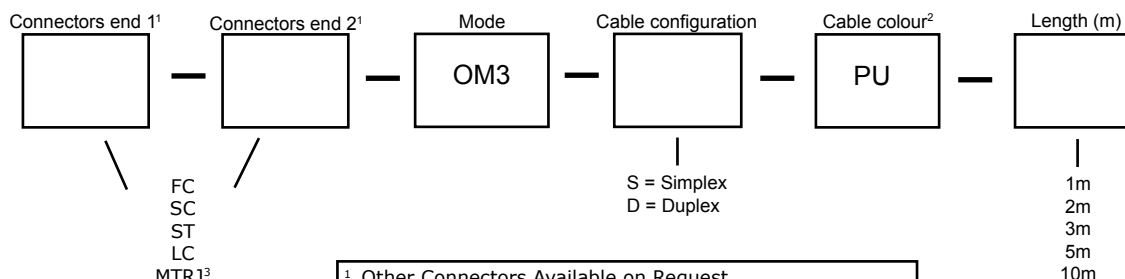

Part Number Generator

¹ Other Connectors Available on Request
² Available in Purple (PU) and Aqua (AQ)
³ MTRJ is only available in MiniZip